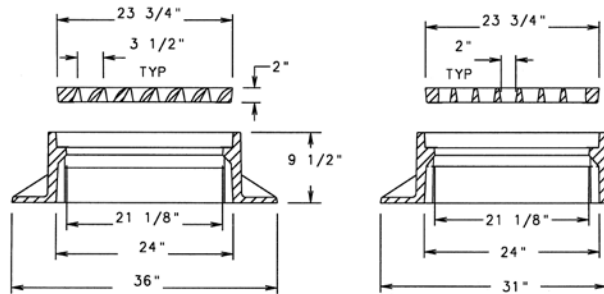

Manhole Castings L-31

Midwest Castings Ohio

5342 Catch Basin Inlet

Features:

- Heavy Duty
- Uses 5344 Grate
- Approximately 175 sq. in. of Opening
- 590 lbs. (268 kg) Total Weight

Options:

- 6" High Reversible Frame - 5370

5344 Catch Basin Inlet

Features:

- Heavy Duty
- Double 5342
- Approximately 350 sq. in. of Opening
- 990 lbs. (450 kg) Total Weight