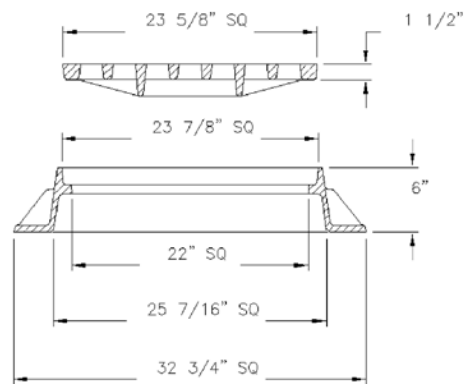

Manhole Castings L-30

Midwest Castings Ohio

5250 Catch Basin Inlet

Features:

- Heavy Duty
- Approximately 200 sq. in. of Opening
- 300 lbs. (138 kg) Total Weight

Options:

- 8" High Frame - 5235
- 4" High Frame - V-5622
- ADA Grate - V-5622-80
- Solid Cover - V-6622

DESCRIPTION	PRODUCT NUMBER
EJ5250 Catch Basin Inlet	65710

5335 Catch Basin Inlet

Features:

- Heavy Duty
- Concave Inlet
- Approximately 200 sq. in. of Opening
- 630 lbs. (286 kg) Total Weight

5340 Catch Basin Inlet

Features:

- Heavy Duty
- Approximately 185 sq. in. of Opening
- 450 lbs. (204 kg) Total Weight