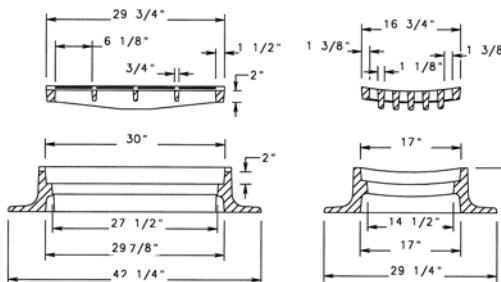

Manhole Castings L-30

Midwest Castings Ohio

5250 Catch Basin Inlet

Features:

- Heavy Duty
- Approximately 200 sq. in. of Opening
- 300 lbs. (138 kg) Total Weight

Options:

- 8" High Frame - 5235
- 4" High Frame - V-5622
- ADA Grate - V-5622-80
- Solid Cover - V-6622

DESCRIPTION	PRODUCT NUMBER
EJ5250 Catch Basin Inlet	65710

5335 Catch Basin Inlet

Features:

- Heavy Duty
- Concave Inlet
- Approximately 200 sq. in. of Opening
- 630 lbs. (286 kg) Total Weight

5340 Catch Basin Inlet

Features:

- Heavy Duty
- Approximately 185 sq. in. of Opening
- 450 lbs. (204 kg) Total Weight