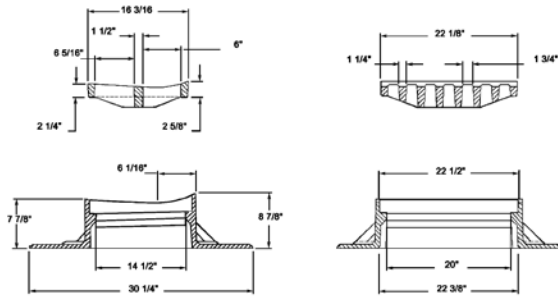

Manhole Castings L-29

Midwest Castings Ohio

5120 Catch Basin Inlet

Features:

- Heavy Duty
- Catch Basin Inlet for Roll Type Curb
- Approximately 148 sq. in. of Opening
- 395 lbs. (179 kg) Total Weight

5125 Catch Basin Inlet

Features:

- Heavy Duty
- Adjustable Assembly
- Front Adjusts From 16½" to 18½"
- Back Adjusts From 17½" to 19½"
- Uses 5105 Grates
- Uses 1795 Base Flange
- Approximately 175 sq. in. of Opening
- 745 lbs. (336 kg) Total Weight