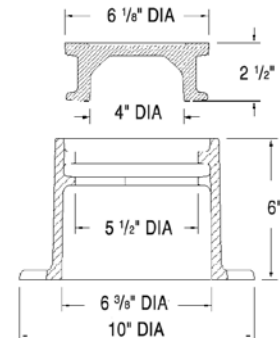

Manhole Castings L-25

Midwest Castings Ohio

1564 Frame & Cover

Features:

- Heavy Duty
- 90 lbs. (41 kg.) Total Weight

Options:

- Watertite Assembly
- Cam Lock Cover
- Lug Lock Cover

1565 Frame & Cover

Features:

- Heavy Duty
- 90 lbs. (41 kg.) Total Weight

1566 Monument Box

Features:

- Heavy Duty
- 55 lbs. (25 kg.) Total Weight

Options:

- Bolted Assembly

1567 Monument Box

Features:

- Heavy Duty
- 25 lbs. (11 kg.) Total Weight

Options:

- Special Lettered Covers
- Lock Lug Cover

1570 Monument Box

Features:

- Heavy Duty
- 60 lbs. (27 kg.) Total Weight
- Accepts 2965 Covers

Options: