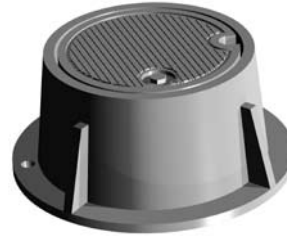

Manhole Castings L-25

Midwest Castings Ohio

1564 Frame & Cover

Features:

- Heavy Duty
- 90 lbs. (41 kg.) Total Weight

Options:

- Watertite Assembly
- Cam Lock Cover
- Lug Lock Cover

1565 Frame & Cover

Features:

- Heavy Duty
- 90 lbs. (41 kg.) Total Weight

1566 Monument Box

Features:

- Heavy Duty
- 55 lbs. (25 kg.) Total Weight

Options:

- Bolted Assembly

1567 Monument Box

Features:

- Heavy Duty
- 25 lbs. (11 kg.) Total Weight

Options:

- Special Lettered Covers
- Lock Lug Cover

1570 Monument Box

Features:

- Heavy Duty
- 60 lbs. (27 kg.) Total Weight
- Accepts 2965 Covers

Options: