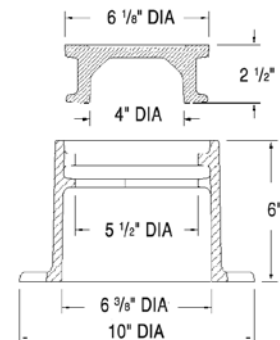

Manhole Castings L-25

Midwest Castings Ohio

1564 Frame & Cover

Features:

- Heavy Duty
- 90 lbs. (41 kg.) Total Weight

Options:

- Watertite Assembly
- Cam Lock Cover
- Lug Lock Cover

1565 Frame & Cover

Features:

- Heavy Duty
- 90 lbs. (41 kg.) Total Weight

1566 Monument Box

Features:

- Heavy Duty
- 55 lbs. (25 kg.) Total Weight

Options:

- Bolted Assembly

1567 Monument Box

Features:

- Heavy Duty
- 25 lbs. (11 kg.) Total Weight

Options:

- Special Lettered Covers
- Lock Lug Cover

1570 Monument Box

Features:

- Heavy Duty
- 60 lbs. (27 kg.) Total Weight
- Accepts 2965 Covers

Options: