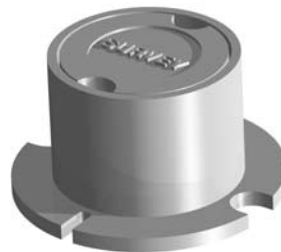

Manhole Castings L-25

Midwest Castings Ohio

1564 Frame & Cover

Features:

- Heavy Duty
- 90 lbs. (41 kg.) Total Weight

Options:

- Watertite Assembly
- Cam Lock Cover
- Lug Lock Cover

1565 Frame & Cover

Features:

- Heavy Duty
- 90 lbs. (41 kg.) Total Weight

1566 Monument Box

Features:

- Heavy Duty
- 55 lbs. (25 kg.) Total Weight

Options:

- Bolted Assembly

1567 Monument Box

Features:

- Heavy Duty
- 25 lbs. (11 kg.) Total Weight

Options:

- Special Lettered Covers
- Lock Lug Cover

1570 Monument Box

Features:

- Heavy Duty
- 60 lbs. (27 kg.) Total Weight
- Accepts 2965 Covers

Options: