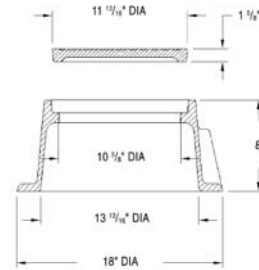

Manhole Castings L-25

Midwest Castings Ohio

1564 Frame & Cover

Features:

- Heavy Duty
- 90 lbs. (41 kg.) Total Weight

Options:

- Watertite Assembly
- Cam Lock Cover
- Lug Lock Cover

1565 Frame & Cover

Features:

- Heavy Duty
- 90 lbs. (41 kg.) Total Weight

1566 Monument Box

Features:

- Heavy Duty
- 55 lbs. (25 kg.) Total Weight

Options:

- Bolted Assembly

1567 Monument Box

Features:

- Heavy Duty
- 25 lbs. (11 kg.) Total Weight

Options:

- Special Lettered Covers
- Lock Lug Cover

1570 Monument Box

Features:

- Heavy Duty
- 60 lbs. (27 kg.) Total Weight
- Accepts 2965 Covers

Options: