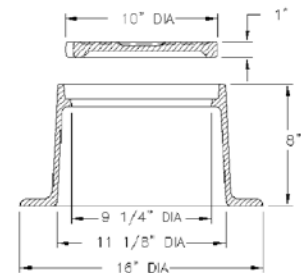

Manhole Castings L-25

Midwest Castings Ohio

1564 Frame & Cover

Features:

- Heavy Duty
- 90 lbs. (41 kg.) Total Weight

Options:

- Watertite Assembly
- Cam Lock Cover
- Lug Lock Cover

1565 Frame & Cover

Features:

- Heavy Duty
- 90 lbs. (41 kg.) Total Weight

1566 Monument Box

Features:

- Heavy Duty
- 55 lbs. (25 kg.) Total Weight

Options:

- Bolted Assembly

1567 Monument Box

Features:

- Heavy Duty
- 25 lbs. (11 kg.) Total Weight

Options:

- Special Lettered Covers
- Lock Lug Cover

1570 Monument Box

Features:

- Heavy Duty
- 60 lbs. (27 kg.) Total Weight
- Accepts 2965 Covers

Options: