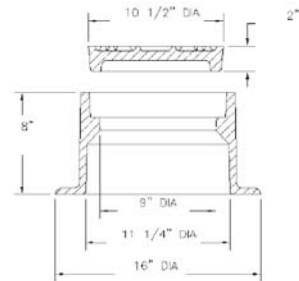

Manhole Castings L-25

Midwest Castings Ohio

1564 Frame & Cover

Features:

- Heavy Duty
- 90 lbs. (41 kg.) Total Weight

Options:

- Watertite Assembly
- Cam Lock Cover
- Lug Lock Cover

1565 Frame & Cover

Features:

- Heavy Duty
- 90 lbs. (41 kg.) Total Weight

1566 Monument Box

Features:

- Heavy Duty
- 55 lbs. (25 kg.) Total Weight

Options:

- Bolted Assembly

1567 Monument Box

Features:

- Heavy Duty
- 25 lbs. (11 kg.) Total Weight

Options:

- Special Lettered Covers
- Lock Lug Cover

1570 Monument Box

Features:

- Heavy Duty
- 60 lbs. (27 kg.) Total Weight
- Accepts 2965 Covers

Options: